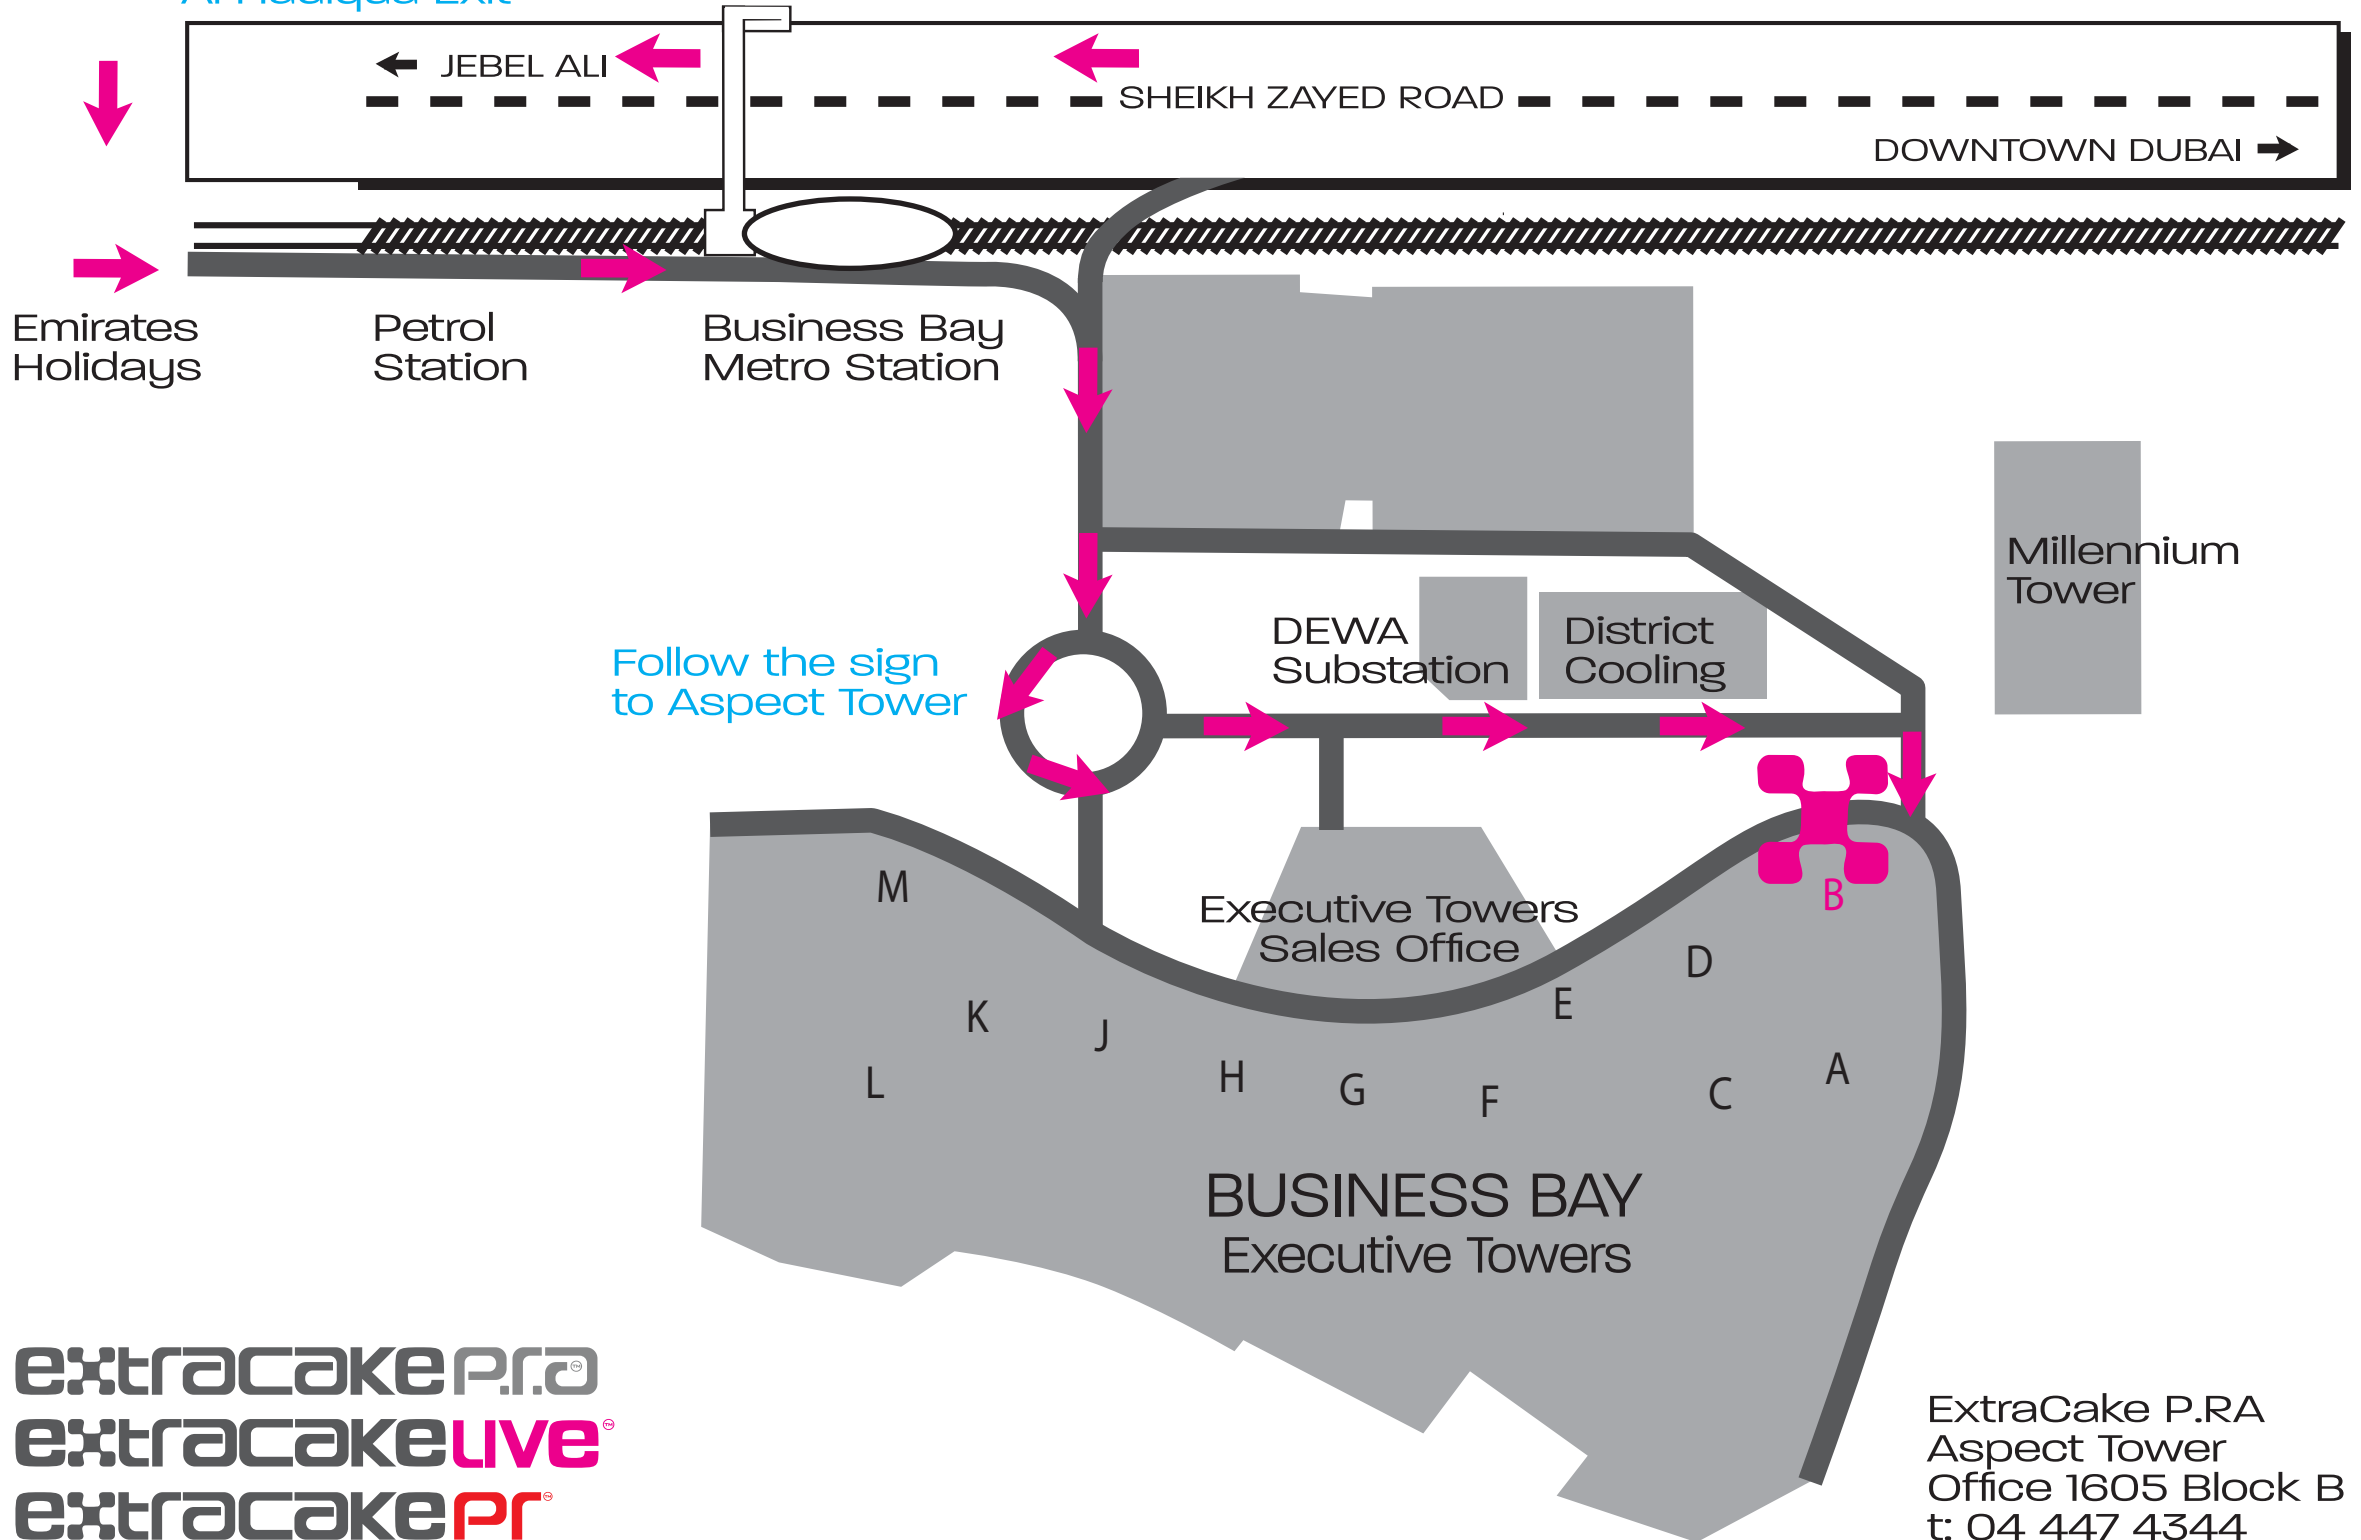

2nd Interchange
Al Hadiqua Exit

extracake P.R.A.
extracake live[®]
extracake PR[®]

ExtraCake P.R.A
Aspect Tower
Office 1605 Block B
t: 04 447 4344